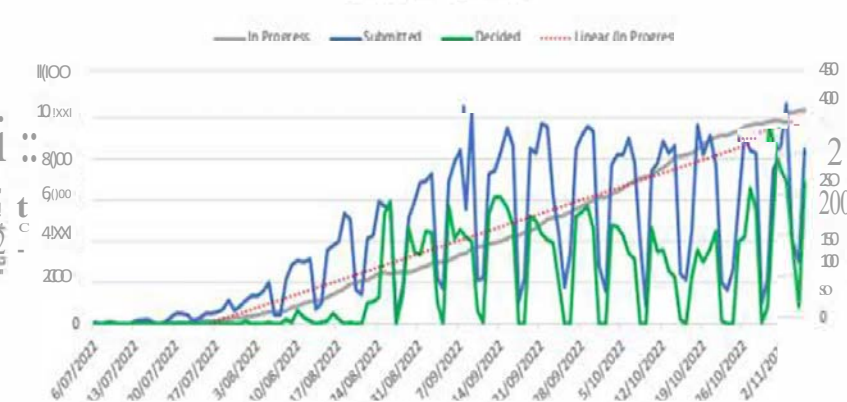

Straightforward applications decided within 10 days 1st period
82%

Straightforward applications decided within 10 days last period
81%

Straightforward applications decided within 10 days previous period 3
81%

Straightforward applications decided within 10 days previous period 4
81%

TIMELINESS OF ACCREDITATION APPLICATIONS

IN PROGRESS APPLICATIONS

DECIDED APPLICATIONS

CUSTOMER CONTACT EMPLOYER LINE

SENTIMENT	
Neutral Positive	
Calls Offered	352
Calls Accepted	326
Average Time to Accept	0:01:28
Maximum Time to Accept	0:08:38
Average Handling Time	0:12:08
Percentage Abandoned	5.65%

Accreditation Processing

Job Check Processing

Work Visa Processing

Total Job Checks received
14,380
Total Job Checks positions received
83,939

All in progress applications
1,051
All in progress positions
5,248

Total Job Checks received last 7 days
673

Applications decided in the last 7 days
883

Median days for straightforward job checks to complete
5

Straightforward job checks decided within 10 days (This period) 70%	Straightforward job checks decided within 10 days (Previous period 3) 69%
Straightforward job checks decided within 10 days (last period) 68%	Straightforward job checks decided within 10 days (Previous period 4) 67%