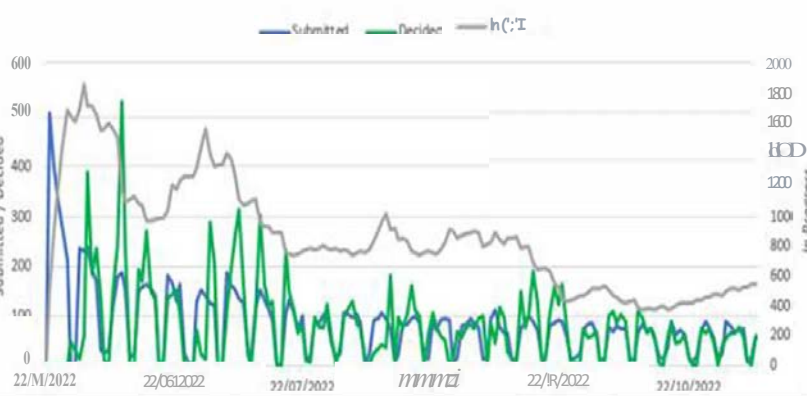

Total Job Checks received last 7 days
673

Applications decided in the last 7 days
883

Median days for straightforward job checks to complete
5

Straightforward job checks decided within 10 days (This period) 70%	Straightforward job checks decided within 10 days (Previous period 3) 69%
Straightforward job checks decided within 10 days (last period) 68%	Straightforward job checks decided within 10 days (Previous period 4) 67%

AGING FOR JOB CHECK

IN PROGRESS APPLICATIONS

COMPLETED AND APPROVED JOB CHECK APPLICATIONS

KEY SECTOR INFORMATION

Positions for Healthcare approved
13,998

Applications for Health care Approved
1,018

Applications for Healthcare in Progress
41

Positions for Education approved
1,047

Applications for Education approved
388

Applications for Education in Progress
24

Accreditation Processing

Job Check Processing

Work Visa Processing

Total applications received **19,855**
 Total applications In Progress **10,071**
 Total applications decided **9,784**
 Applications decided in the last 7 days **847**

Work visas decided within 20 days this period	Work visas decided within 20 days last period	Work visas decided within 20 days period 3	Work visas decided within 20 days period 4
70%	75%	77%	80%

TIMELINESS OF WORK VISA