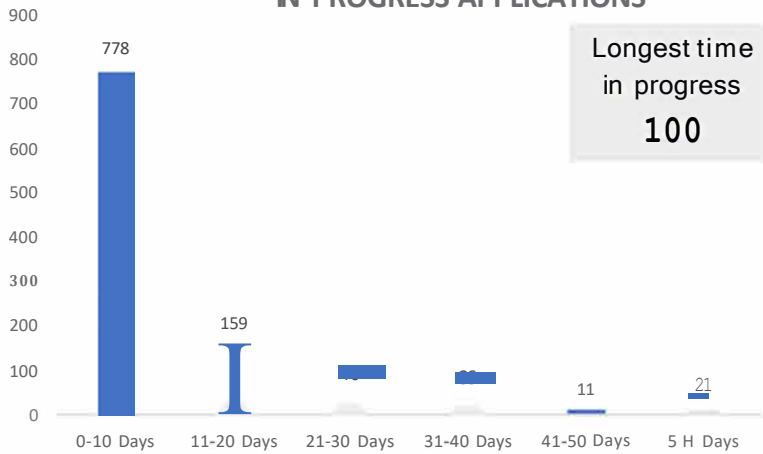

Accreditation Processing

Job Check Processing

Work Visa Processing

Total Job Checks received
14,380
Total Job Checks positions received
83,939

All in progress applications
1,051
All in progress positions
5,248

Total Job Checks received last 7 days
673

Applications decided in the last 7 days
883

Median days for straightforward job checks to complete
5

Straightforward job checks decided within 10 days (This period) 70%	Straightforward job checks decided within 10 days (Previous period 3) 69%
Straightforward job checks decided within 10 days (last period) 68%	Straightforward job checks decided within 10 days (Previous period 4) 67%

AGING FOR JOB CHECK

IN PROGRESS APPLICATIONS

COMPLETED AND APPROVED JOB CHECK APPLICATIONS

KEY SECTOR INFORMATION

Positions for Healthcare approved
13,998

Applications for Health care Approved
1,018

Applications for Healthcare in Progress
41