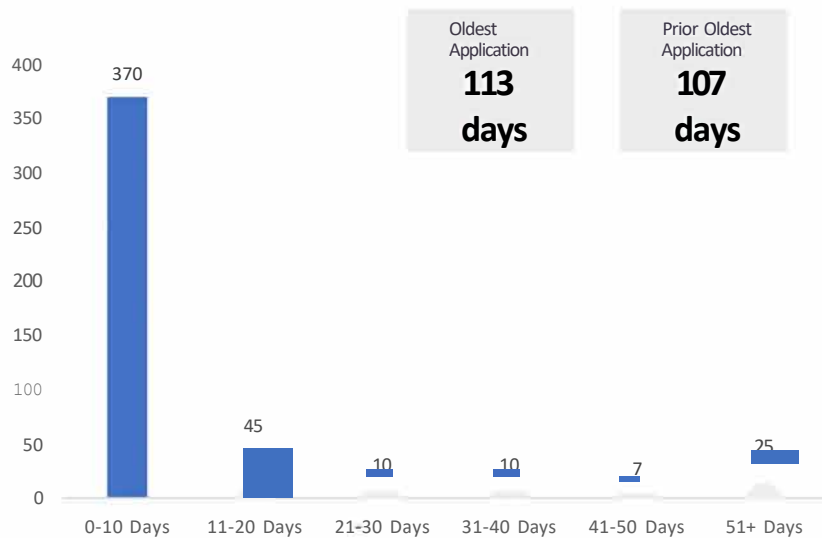

Straightforward applications decided within 10 days 1st period
82%

Straightforward applications decided within 10 days last period
81%

Straightforward applications decided within 10 days previous period 3
81%

Straightforward applications decided within 10 days previous period 4
81%

TIMELINESS OF ACCREDITATION APPLICATIONS

IN PROGRESS APPLICATIONS

DECIDED APPLICATIONS

CUSTOMER CONTACT EMPLOYER LINE

SENTIMENT	
Neutral Positive	
Calls Offered	352
Calls Accepted	326
Average Time to Accept	0:01:28
Maximum Time to Accept	0:08:38
Average Handling Time	0:12:08
Percentage Abandoned	5.65%

Total Job Checks received last 7 days
673

Applications decided in the last 7 days
883

Median days for straightforward job checks to complete
5

Straightforward job checks decided within 10 days (This period) 70%	Straightforward job checks decided within 10 days (Previous period 3) 69%
Straightforward job checks decided within 10 days (last period) 68%	Straightforward job checks decided within 10 days (Previous period 4) 67%

Work visas decided within 20 days this period	Work visas decided within 20 days last period	Work visas decided within 20 days period 3	Work visas decided within 20 days period 4
70%	75%	77%	80%

TIMELINESS OF WORK VISA