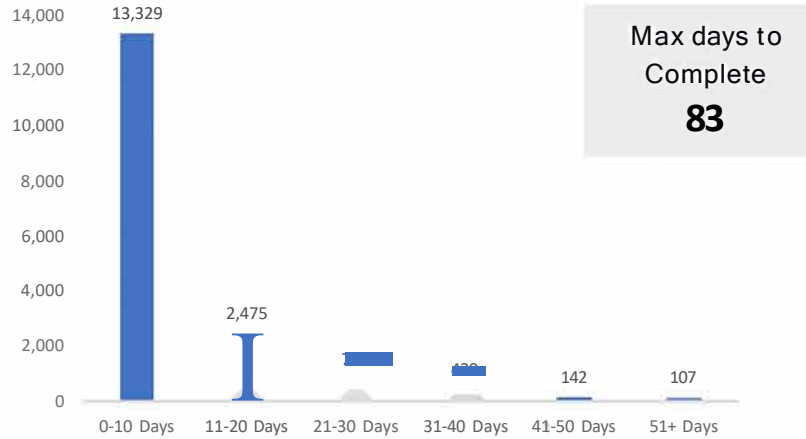

Accreditation Processing

Job Check Processing

Work Visa Processing

Total Job Checks received
14,380
Total Job Checks positions received
83,939

All in progress applications
1,051
All in progress positions
5,248

Total Job Checks received last 7 days
673

Applications decided in the last 7 days
883

Median days for straightforward job checks to complete
5

Straightforward job checks decided within 10 days (This period) 70%	Straightforward job checks decided within 10 days (Previous period 3) 69%
Straightforward job checks decided within 10 days (last period) 68%	Straightforward job checks decided within 10 days (Previous period 4) 67%

AGING FOR JOB CHECK

IN PROGRESS APPLICATIONS

COMPLETED AND APPROVED JOB CHECK APPLICATIONS

KEY SECTOR INFORMATION

Positions for Healthcare approved
13,998

Applications for Health care Approved
1,018

Applications for Healthcare in Progress
41