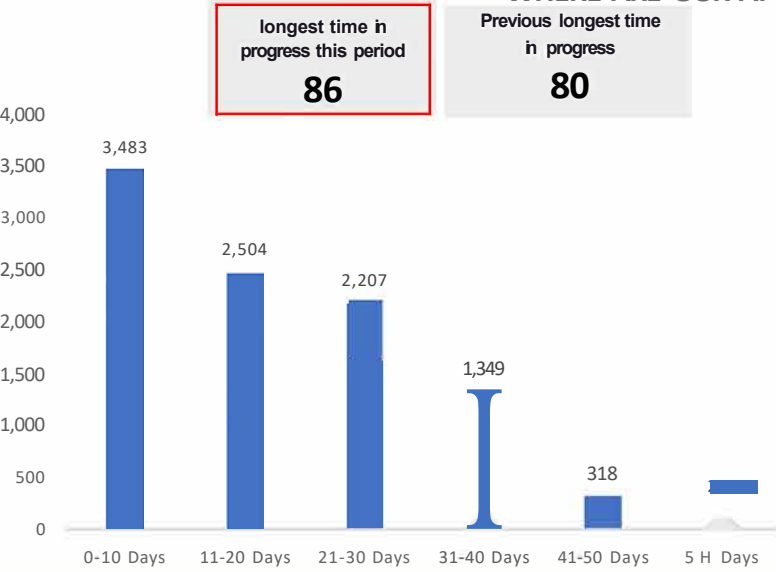

Total applications received **19,855**
Total applications In Progress **10,071**
Total applications decided **9,784**
Applications decided in the last 7 days **847**

Work visas decided within 20 days this period	Work visas decided within 20 days last period	Work visas decided within 20 days period 3	Work visas decided within 20 days period 4
70%	75%	77%	80%

TIMELINESS OF WORK VISA

WHERE ARE OUR APPLICATIONS IN PROGRESS