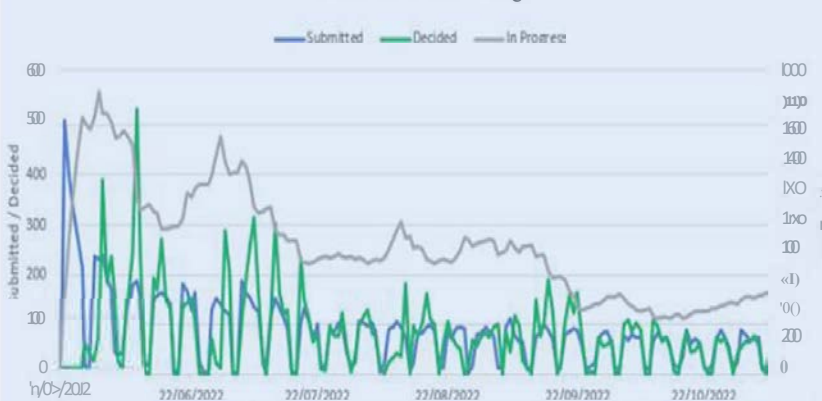

Straightforward applications decided within 10 days 1st period
82%

Straightforward applications decided within 10 days last period
81%

Straightforward applications decided within 10 days previous period 3
81%

Straightforward applications decided within 10 days previous period 4
81%

TIMELINESS OF ACCREDITATION APPLICATIONS

IN PROGRESS APPLICATIONS

DECIDED APPLICATIONS

CUSTOMER CONTACT EMPLOYER LINE

SENTIMENT	
Neutral Positive	
Calls Offered	352
Calls Accepted	326
Average Time to Accept	0:01:28
Maximum Time to Accept	0:08:38
Average Handling Time	0:12:08
Percentage Abandoned	5.65%

Accreditation Processing

Job Check Processing

Work Visa Processing

Total Job Checks received
14,380
Total Job Checks positions received
83,939

All in progress applications
1,051
All in progress positions
5,248

Total Job Checks received last 7 days
673

Applications decided in the last 7 days
883

Median days for straightforward job checks to complete
5

Straightforward job checks decided within 10 days (This period) 70%	Straightforward job checks decided within 10 days (Previous period 3) 69%
Straightforward job checks decided within 10 days (last period) 68%	Straightforward job checks decided within 10 days (Previous period 4) 67%