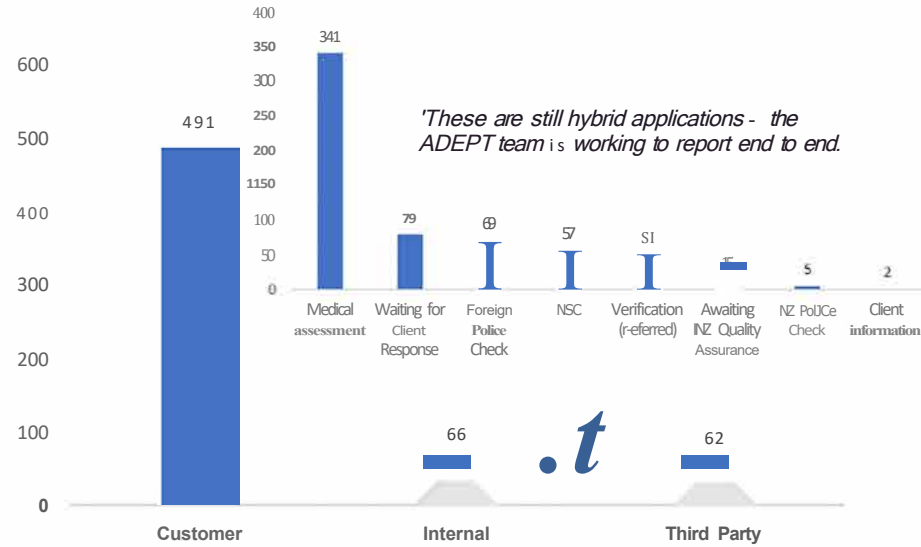

Total applications received **19,855**
Total applications In Progress **10,071**
Total applications decided **9,784**
Applications decided in the last 7 days **847**

Work visas decided within 20 days this period	Work visas decided within 20 days last period	Work visas decided within 20 days period 3	Work visas decided within 20 days period 4
70%	75%	77%	80%

TIMELINESS OF WORK VISA

WHERE ARE OUR APPLICATIONS IN PROGRESS