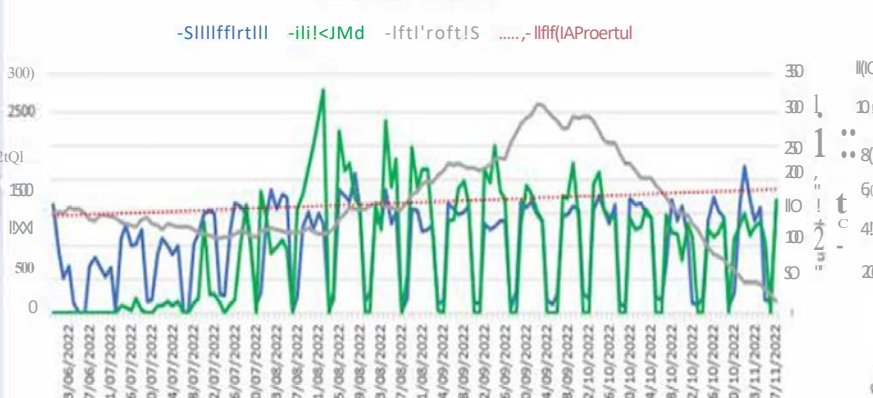

Straightforward applications decided within 10 days 1st period
82%

Straightforward applications decided within 10 days last period
81%

Straightforward applications decided within 10 days previous period 3
81%

Straightforward applications decided within 10 days previous period 4
81%

TIMELINESS OF ACCREDITATION APPLICATIONS

IN PROGRESS APPLICATIONS

DECIDED APPLICATIONS

CUSTOMER CONTACT EMPLOYER LINE

SENTIMENT	
Neutral Positive	
Calls Offered	352
Calls Accepted	326
Average Time to Accept	0:01:28
Maximum Time to Accept	0:08:38
Average Handling Time	0:12:08
Percentage Abandoned	5.65%

Accreditation Processing

Job Check Processing

Work Visa Processing

Total Job Checks received
14,380
Total Job Checks positions received
83,939

All in progress applications
1,051
All in progress positions
5,248

Total Job Checks received last 7 days
673

Applications decided in the last 7 days
883

Median days for straightforward job checks to complete
5

Straightforward job checks decided within 10 days (This period) 70%	Straightforward job checks decided within 10 days (Previous period 3) 69%
Straightforward job checks decided within 10 days (last period) 68%	Straightforward job checks decided within 10 days (Previous period 4) 67%