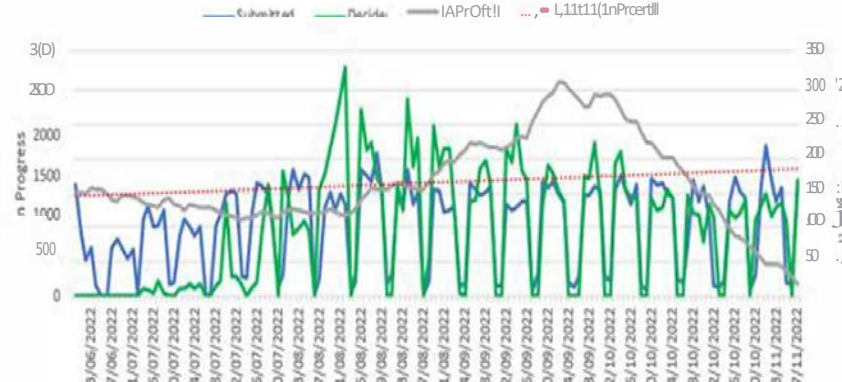

Job Check Processing