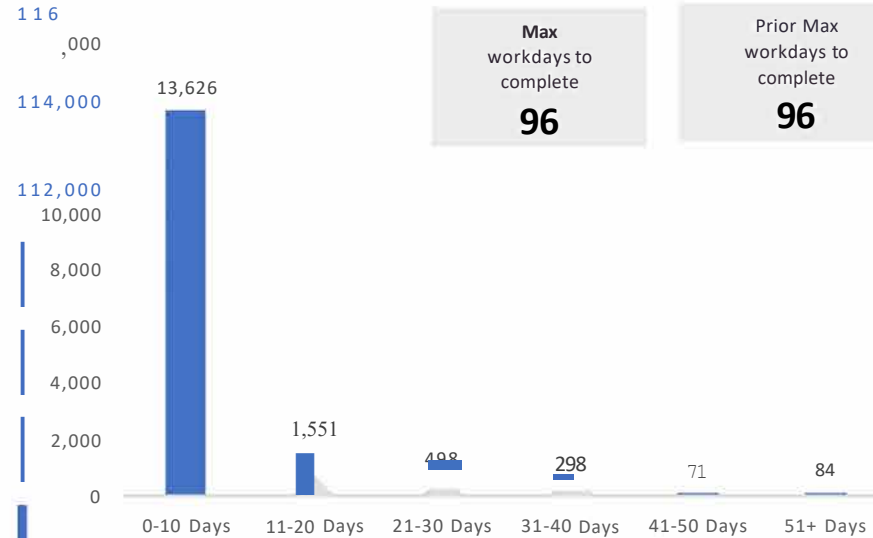

Straightforward applications decided within 10 days 1st period
82%

Straightforward applications decided within 10 days last period
81%

Straightforward applications decided within 10 days previous period 3
81%

Straightforward applications decided within 10 days previous period 4
81%

TIMELINESS OF ACCREDITATION APPLICATIONS

IN PROGRESS APPLICATIONS

DECIDED APPLICATIONS

CUSTOMER CONTACT EMPLOYER LINE

SENTIMENT	
Neutral Positive	
Calls Offered	352
Calls Accepted	326
Average Time to Accept	0:01:28
Maximum Time to Accept	0:08:38
Average Handling Time	0:12:08
Percentage Abandoned	5.65%

Accreditation Processing

Job Check Processing

Work Visa Processing

Total Job Checks received
14,380
Total Job Checks positions received
83,939

All in progress applications
1,051
All in progress positions
5,248