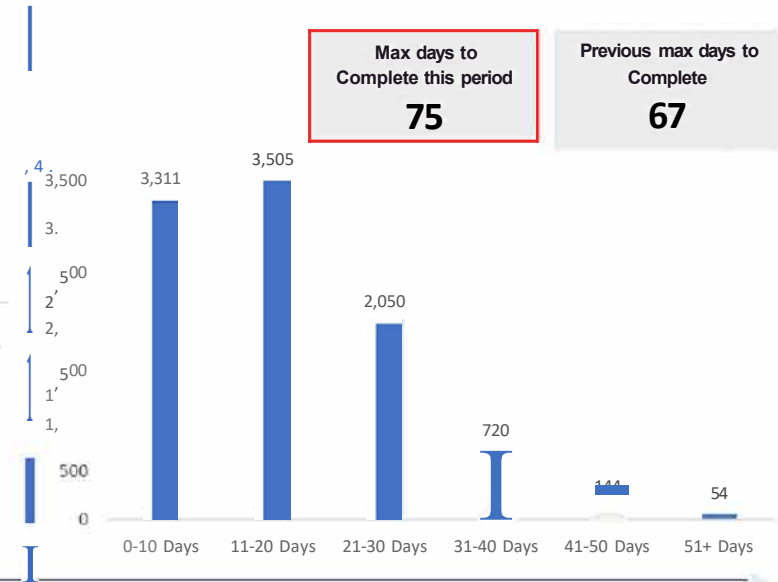

DECIDED WORK VISAS