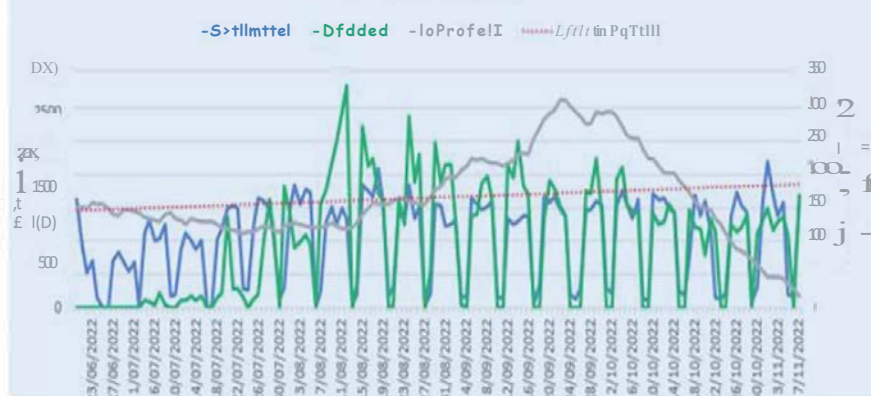

AGING FOR JOB CHECK

IN PROGRESS APPLICATIONS

COMPLETED AND APPROVED JOB CHECK APPLICATIONS

KEY SECTOR INFORMATION

Positions for Healthcare approved
13,998

Applications for Health care Approved
1,018

Applications for Healthcare in Progress
41

Positions for Education approved
1,047

Applications for Education approved
388

Applications for Education in Progress
24

Accreditation Processing

Job Check Processing

Work Visa Processing

Total applications received **19,855**
 Total applications In Progress **10,071**
 Total applications decided **9,784**
 Applications decided in the last 7 days **847**

Work visas decided within 20 days this period	Work visas decided within 20 days last period	Work visas decided within 20 days period 3	Work visas decided within 20 days period 4
70%	75%	77%	80%

TIMELINESS OF WORK VISA