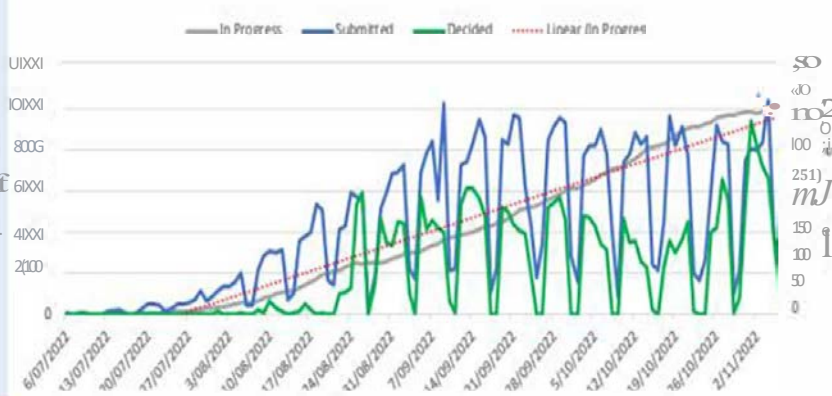

Total Job Checks received last 7 days
673

Applications decided in the last 7 days
883

Median days for straightforward job checks to complete
5

Straightforward job checks decided within 10 days (This period) 70%	Straightforward job checks decided within 10 days (Previous period 3) 69%
Straightforward job checks decided within 10 days (last period) 68%	Straightforward job checks decided within 10 days (Previous period 4) 67%

AGING FOR JOB CHECK

IN PROGRESS APPLICATIONS

COMPLETED AND APPROVED JOB CHECK APPLICATIONS

KEY SECTOR INFORMATION

Positions for Healthcare approved
13,998

Applications for Health care Approved
1,018

Applications for Healthcare in Progress
41

Positions for Education approved
1,047

Applications for Education approved
388

Applications for Education in Progress
24

Accreditation Processing

Job Check Processing

Work Visa Processing

Total applications received **19,855**
 Total applications In Progress **10,071**
 Total applications decided **9,784**
 Applications decided in the last 7 days **847**

Work visas decided within 20 days this period	Work visas decided within 20 days last period	Work visas decided within 20 days period 3	Work visas decided within 20 days period 4
70%	75%	77%	80%

TIMELINESS OF WORK VISA