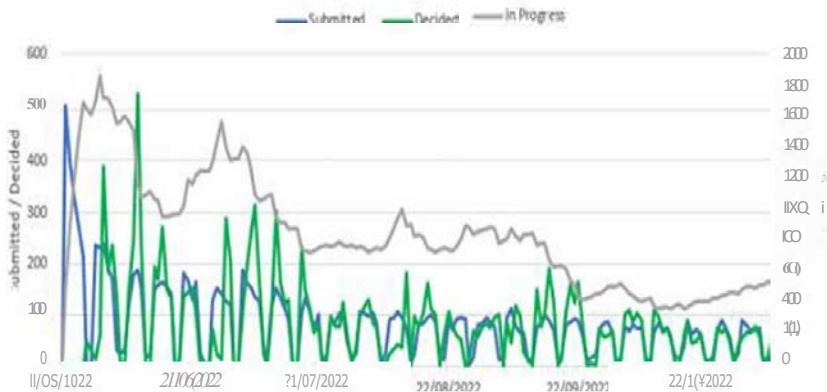

Accreditation Processing